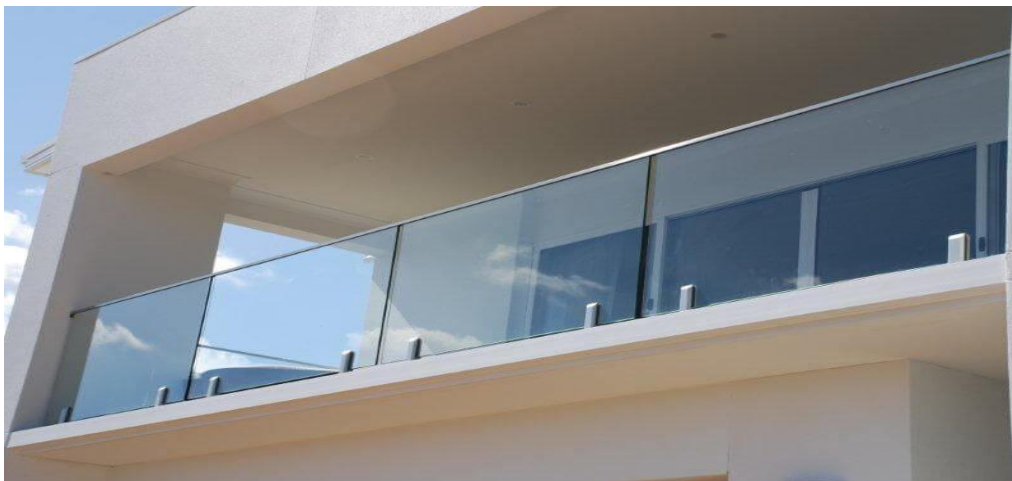

GLASS/STAINLESS STEEL BALUSTRADE